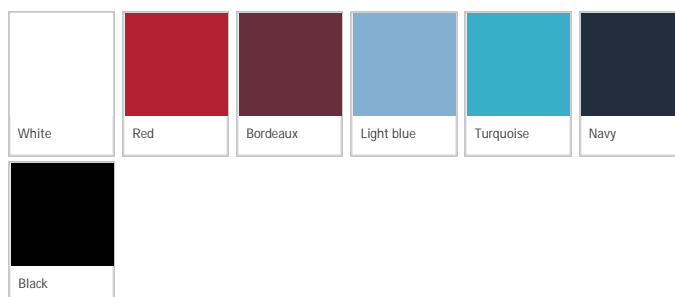

Ladies' T-TIME T-shirt

PRODUCT DESCRIPTION

Item no. 0512

Date: 14.06.2018

COLOUR

DESCRIPTION

T-shirt with round narrow neck ribbing and side slit. Slightly shaped. 100 % cotton

175 g

5XL + 6XL only in white, navy and black

T-TIME

S, M, L, XL, 2XL, 3XL, 4XL, 5XL, 6XL

WASHING INSTRUCTIONS

CERTIFICATION AND FITTING