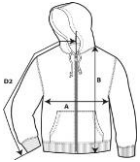

**GILDAN®**

**18600**

**Heavy Blend Adult Full Zip Hooded Sweatshirt**

**DETAILS**

**Weight** 271.0 G/SqM (White 257 G/SqM)  
**Content** 50% Cotton, 50% Polyester  
**Yarn Count** 22/1  
**Features** Air jet yarn = softer feel and reduced pilling  
 Unlined hood with colour-matched drawcord  
 Tear away label  
 Metal zipper  
 Overlapped fabric across zipper allows full front printing  
 Pouch pockets  
 Twin needle stitching at shoulder, armhole, neck, waistband and cuffs  
 1 x 1 rib with spandex  
 Quarter-turned to eliminate Centre crease

**Sizes** S-5XL  
**Case Packs** S - 3XL 24 PIECES  
 4XL - 5XL 12 PIECES

**Colours** 18  
**SKU's** 108

**SPECIFICATIONS**

	ToI-	ToI+	S	M	L	XL	2XL	3XL	4XL	5XL
<b>Centimeters</b>										
<b>Chest (A)</b>	2.540	2.540	48.895	53.975	59.055	64.135	69.215	74.295	79.375	81.915
<b>Length from HPS (B)</b>	2.540	2.540	68.580	71.120	73.660	76.200	78.740	81.280	83.820	86.360
<b>Sleeve length (Centre back) (D2)</b>	2.540	2.540	85.090	87.630	90.170	92.710	95.250	97.790	100.330	102.870
<b>Inches</b>										
<b>Chest (A)</b>	1.000	1.000	19.250	21.250	23.250	25.250	27.250	29.250	31.250	32.250
<b>Length from HPS (B)</b>	1.000	1.000	27.000	28.000	29.000	30.000	31.000	32.000	33.000	34.000
<b>Sleeve length (Centre back) (D2)</b>	1.000	1.000	33.500	34.500	35.500	36.500	37.500	38.500	39.500	40.500