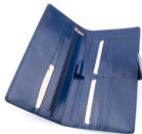

018 W

width: 110 mm
height: 230 mm

🌈 DIF color palette