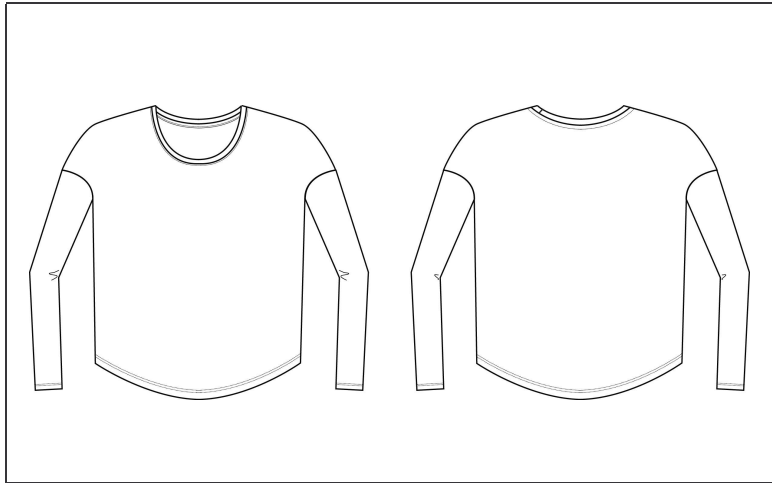

MEASUREMENT SPECIFICATION REPORT

STYLE # 8852 WOMEN'S FLOWY LONG SLEEVE TEE W/ 2X1 SLEEVES

FABRICATION

65% Polyester, 35% Viscose

52% Polyester, 48% Viscose

Point of Measurement (centimeters)

Chest

Body Length From HPS

S	M	L	XL	2XL
57.2	59.1	61.6	64.1	66.7
66.0	67.3	68.6	69.9	71.1

Disclaimer: Please note that the above sizing chart is subject to change. For more detailed information, please contact a Bella + Canvas Customer Service Representative.